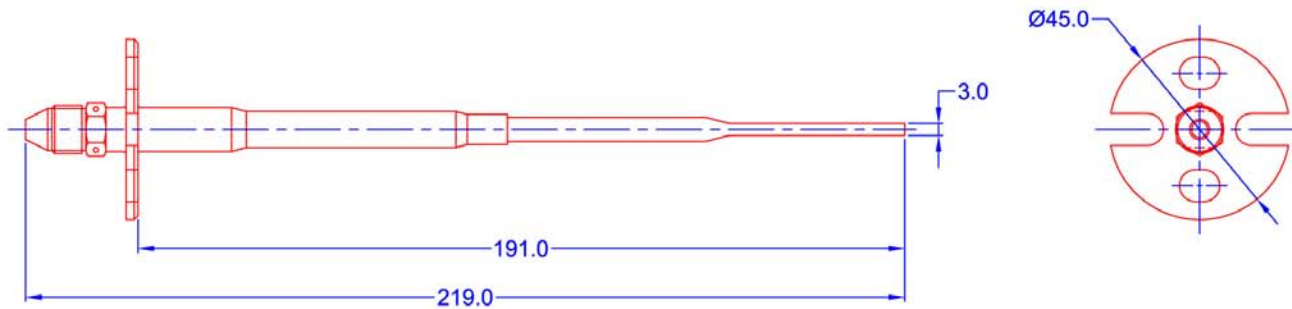

LABYRINTH SEAL PRESSURE PROBE ASSEMBLY

DRG. NO. 25-08-169

All Dimensions in mm

Manufactured By :

AJAY SENSORS & INSTRUMENTS

No. 45/17, 12th 'A' Cross,

Gubbanna Industrial Garden, VI Block,

Rajajinagar, Bangalore - 560 010